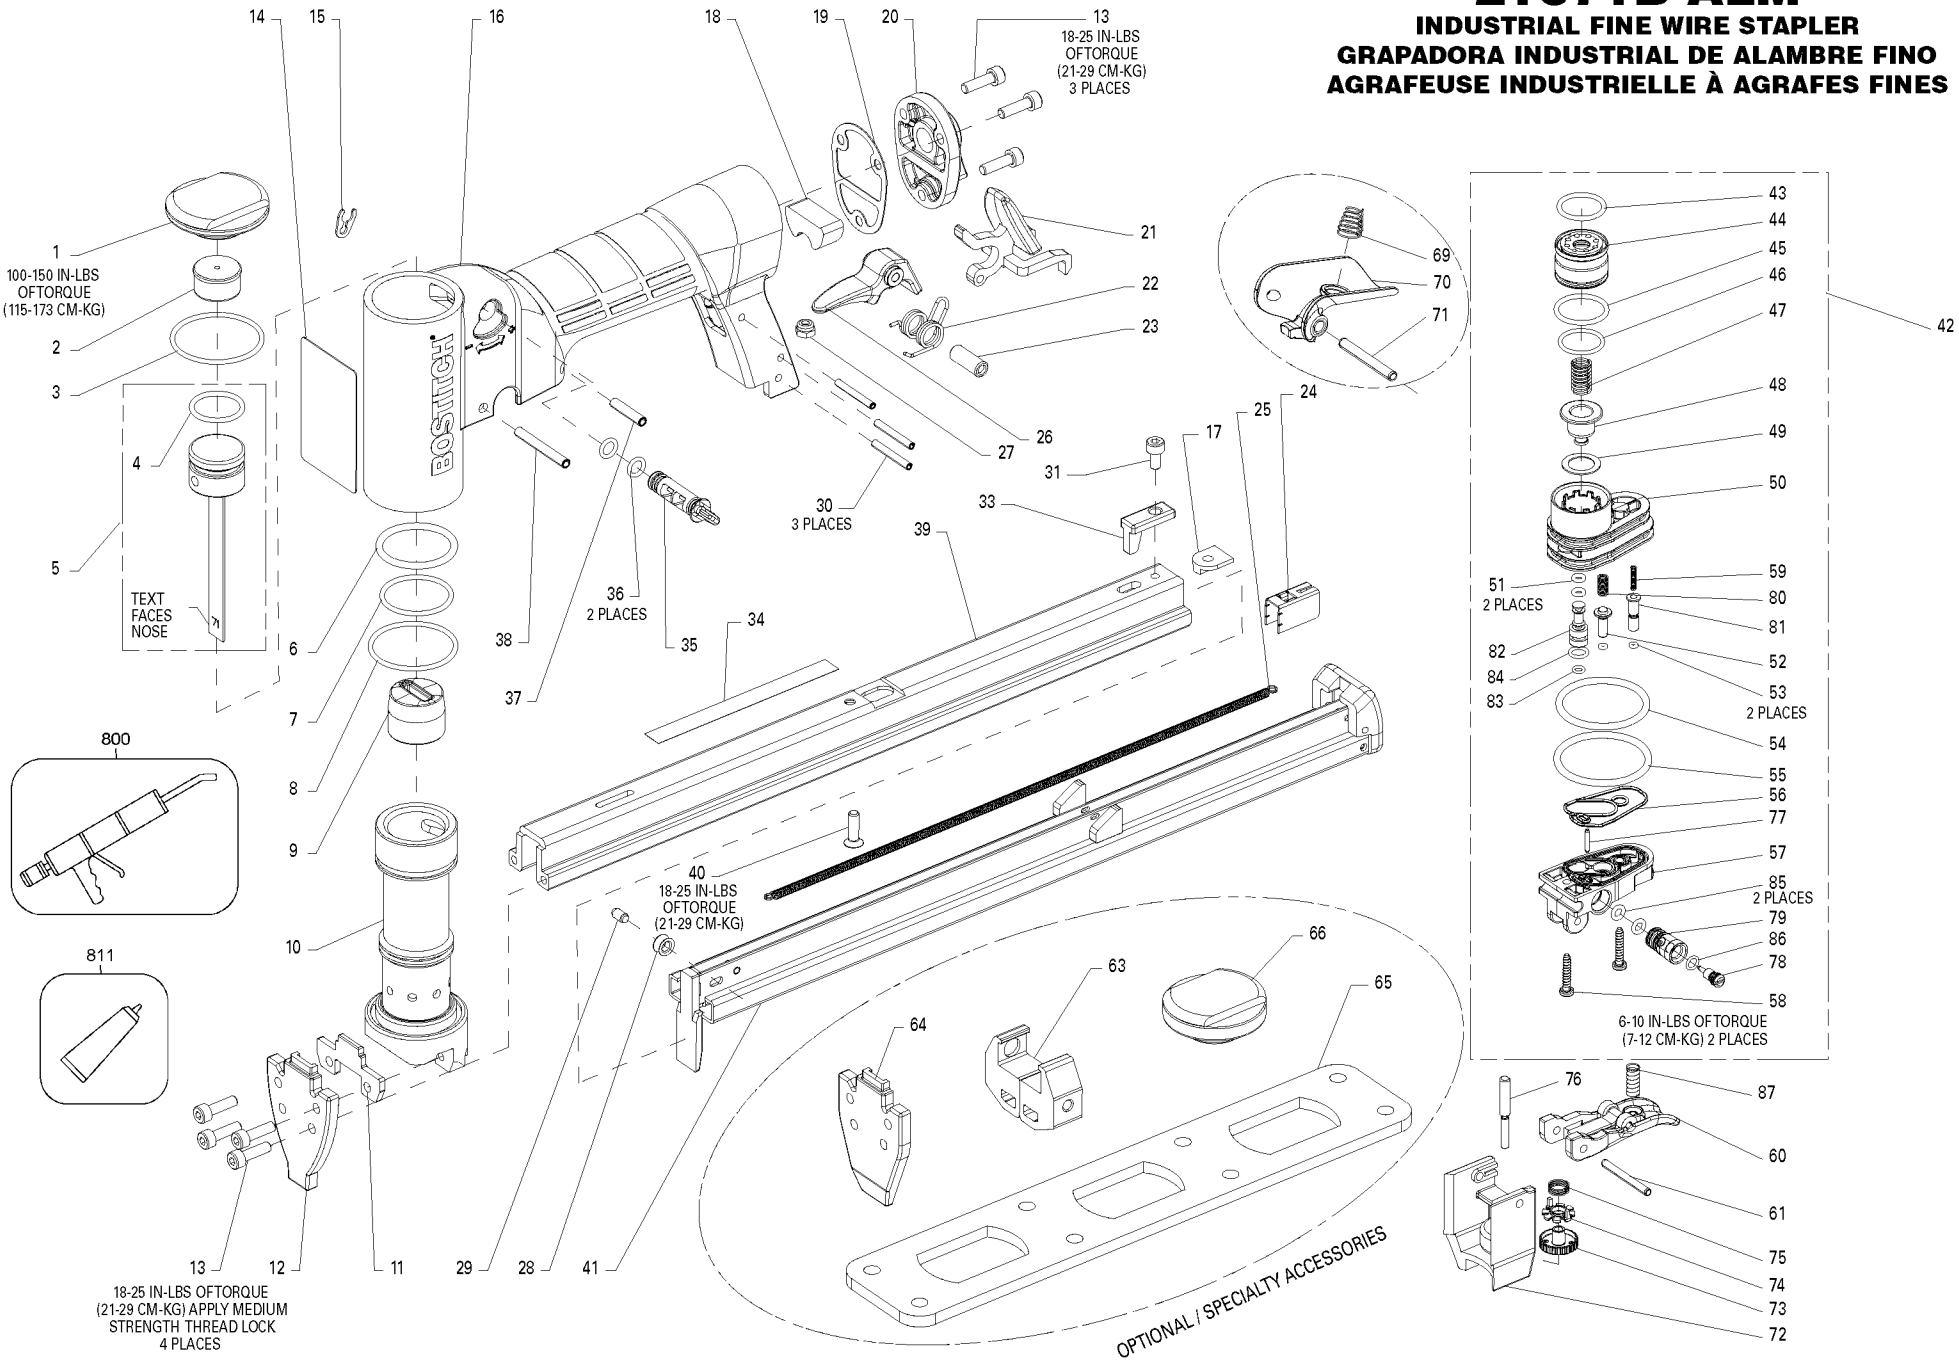

21671B-ALM

INDUSTRIAL FINE WIRE STAPLER
GRAPADORA INDUSTRIAL DE ALAMBRE FINO
AGRAFEUSE INDUSTRIELLE À AGRAFES FINES

Parts List for 21671B-ALM Type 0

Item Number	Part Number	Description	Qty Required
1	174288	CAP	1
2	174289	BUMPER-PISTON STOP	1
3	100353	O-RING-1.301X.070	1
4	174308	O-RING-.701X.094	1
5	188749	BT ASSY DRIVE 21671B	1
6	174309	O-RING-1.049X.103	1
7	174310	O-RING-.989X.070	1
8	851349	O-RING-1.239X.070	1
9	174100	BUMPER	1
10	174098	SLEEVE-CYLINDER	1
11	174099	PLATE-DRIVER GUIDE	1
12	174097	NOSE	1
13	174306	SCREW-SHCS-M4X0.7X14	7
14	159831	LABEL-WARNING	1
15	174290	RETAINER-CLIP	1
16	174265	FRAME	1
17	177722	NUT-MAGAZINE	1
18	174266	MUFFLER	1
19	174295	GASKET-END CAP	1
20	174296	CAP-END	1
21	174357	LATCH	1
22	174301	SPRING-TORSION	1
23	174302	BUSHING-SPRING	1
24	174292	PUSHER	1
25	174356	SPRING-EXTENSION	1
26	174297	LATCH-INSIDE	1
27	MHE4070-100	ELASTIC STOP NUT-M4	1

COPYRIGHT© 2005. All Rights Reserved.

Parts list, pricing, and availability subject to change. Please visit www.dewaltservicenetwork.com for current parts information.

Parts List for 21671B-ALM Type 0

Item Number	Part Number	Description	Qty Required
28	174293	ROLLER	1
29	174294	PIN-ROLLER	1
30	174303	PIN-COILED-M3X22	3
31	MSC4070-8	SCREW-SHCS-M4X0.70X8	1
33	174355	STOP-MAGAZINE	1
34	174316	LABEL-21671B	1
35	174287	VALVE-ENERGY CONTROL	1
36	174311	O-RING-.217X.059	2
37	174304	PIN-COILED-M4X18	1
38	174305	PIN-COILED-M4X30	1
39	174354	MAGAZINE	1
40	174307	SCREW-SFHCS-M4X0.7X1	1
41	177684	ASSEMBLY-SLIDING MAG	1
42	TVA13AF	ASSEMBLY-TRIGGER VAL	1
43	86459	O-RING	1
44	174278	HEAD VALVE	1
45	174312	O-RING-.700X.072	1
46	102163	O-RING-.591X.059	1
47	174280	SPRING-COMPRESSION	1
48	174279	SEAL-EXHAUST	1
49	174281	WASHER-SPECIAL	1
50	174331	HOUSING-HEAD VALVE-A	1
51	174332	O-RING-.098X.059	2
52	174283	STEM	1
53	174313	O-RING-.042X.050	2
54	108467	O-RING-1.237X.103	1
55	100817	O-RING-1.299X.103	1