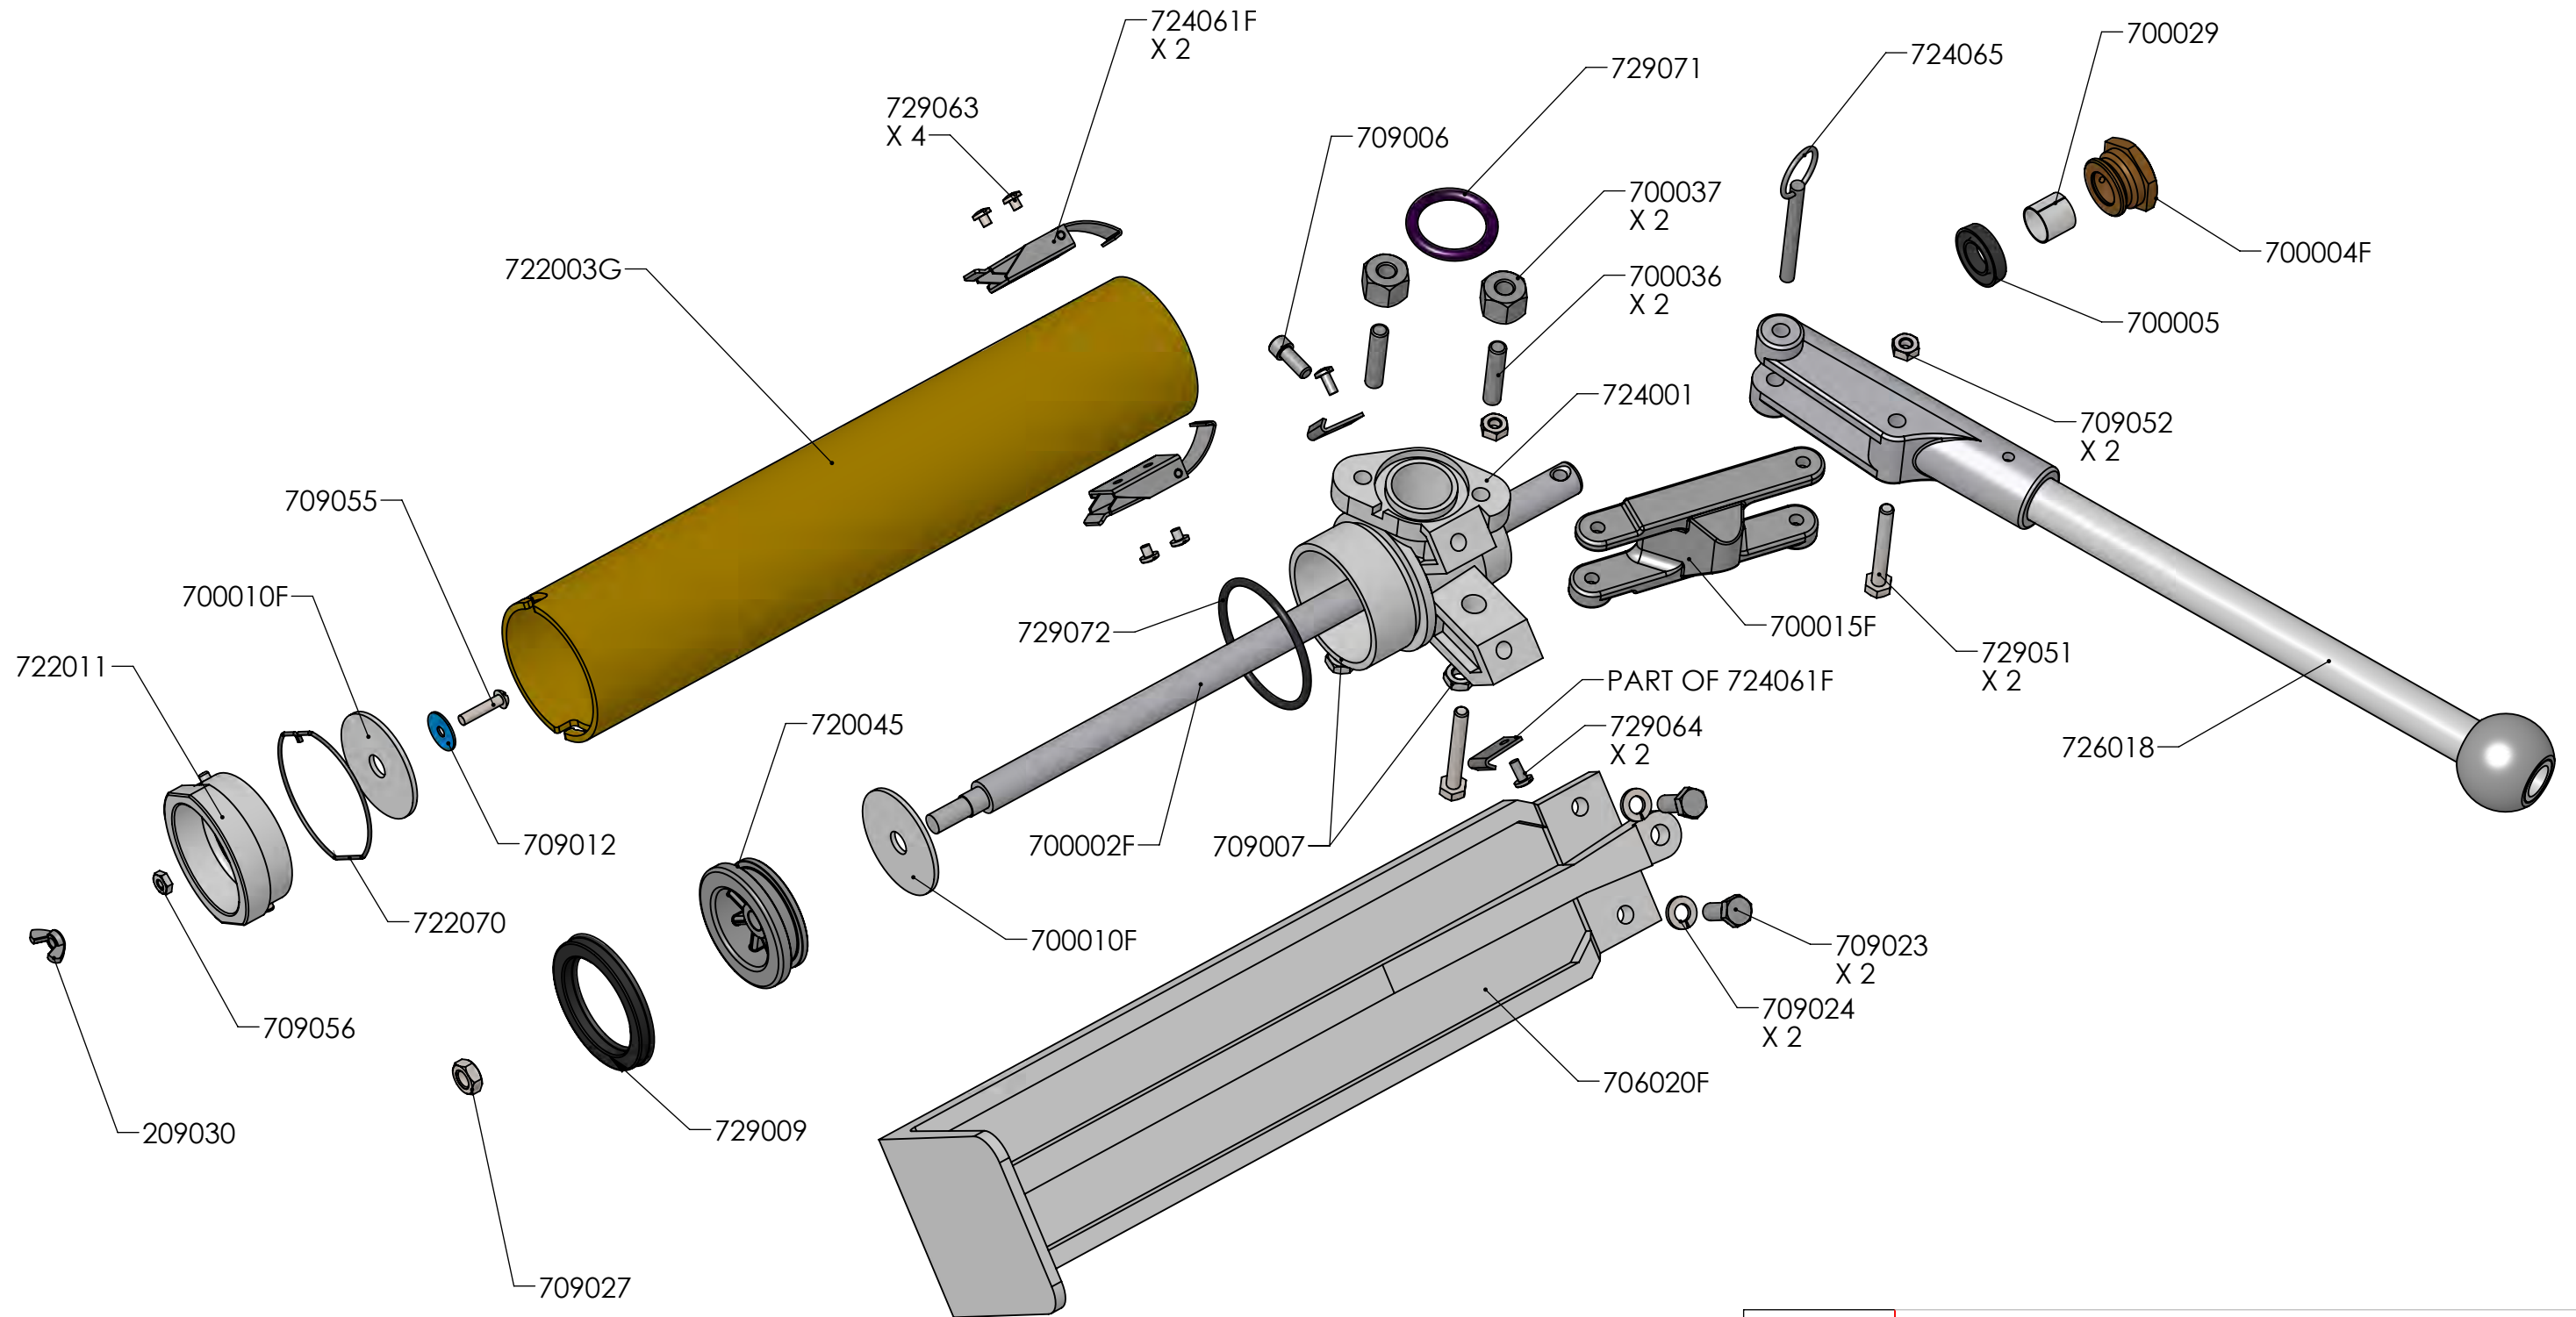

NOTE:
 INCLUDE 1 EACH OF THE FOLLOWING:
 700032F SCREEN, FINE MESH
 700033F SCREEN, COURSE MESH
 724001 CONSISTS OF:
 (1) 722001 AND (2) 889059

REVISIONS				
ECN	REV.	DESCRIPTION	DATE	BY
	C	UPDATE PUMP PISTON PARTS	03/20	MWJ

76TT	EasyClean Loading Pump	REV. C
	 <small>PROFESSIONAL DRYWALL FINISHING TOOLS</small>	