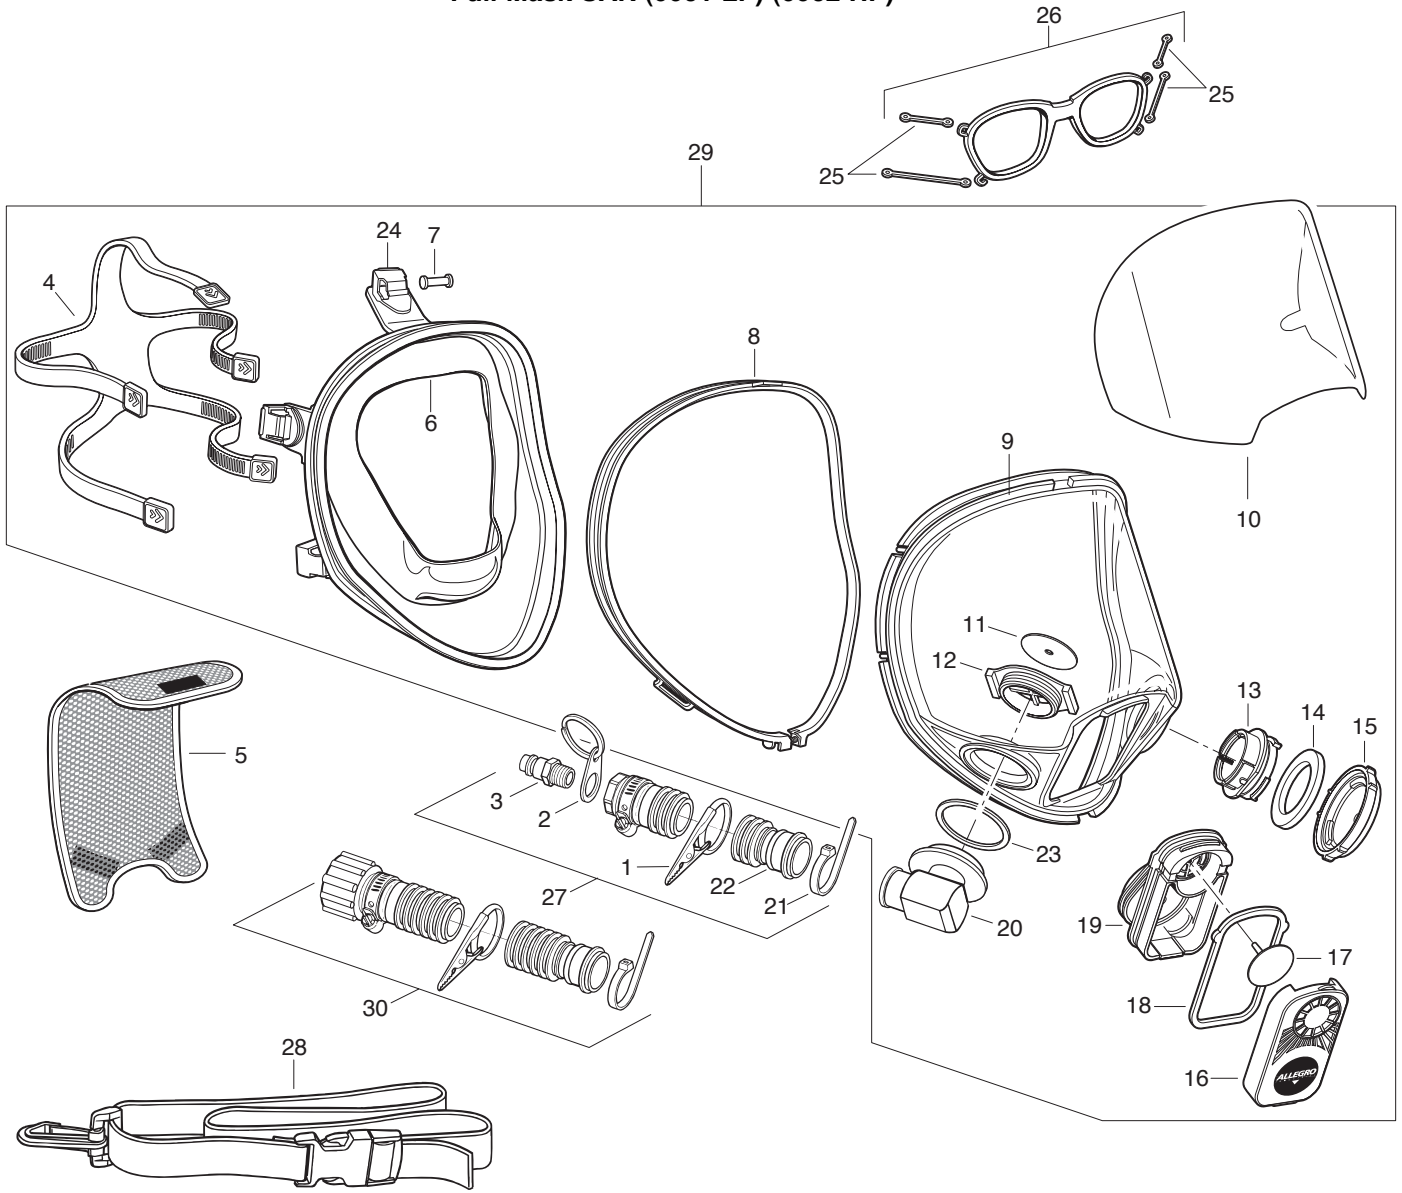

FULL MASK SUPPLIED AIR RESPIRATORS (9901 LP) (9902 HP)

Full Mask SAR (9901 LP) (9902 HP)

Key Part #	Description	Key Part #	Description	Key Part #	Description
9901	Full Mask SAR (LP)	12	9901-03A Elbow Adapter Retainer	25	9901-06B Support Bands
9902	Full Mask SAR (HP)	13	9901-11A Bayonet Connector	26	9901-06 Spectacle Kit
1	9900-09 Alligator Clip Assembly	14	9901-11B Bayonet Connector Gasket	27	9920-01A Breathing Tube Assembly (LP)
2	9900-15 Key Ring & Metal Tab Assembly	15	9901-11C Bayonet Connector Cover	28	9900-02 Waist belt w/Clip
3	9700-73B Plug (OBAC) (LP)	16	9901-08 Exhalation Valve Cover	29	9901-10 Full Face Mask Skirt Assembly
4	RP164 5 Point Head Band Suspension	17	9901-07 Exhalation Valve	30	9902-01 Breathing Tube Assy. (HP)
5	9901-02 Hairnet	18	9901-07A Exhalation Valve Gasket		9901-20 Fit Test Kit - QLFT (Not Shown)
6	9901-13 Full Face Mask Skirt	19	9901-07B Exhalation Valve Housing		9901-21 Fit Test Kit - QNFT (Not Shown)
7	9901-12 Head Band Suspension Pin	20	9901-04 Full Face Elbow Adaptor		9920-01 Breathing Tube Assy. w/ Waist Belt (Includes #27 and #28 LP Only)
8	9901-09R Lens Retainer (Screw & Nut Inc.)	21	9900-01N Plastic Tie Wrap		
9	9901-09L Replacement Lens	22	9900-73B Breathing Tube		
10	9901-25 Lens Peel-Offs (25 pkg.)	23	9901-05 Elbow Adapter Gasket		
11	9901-03B Inhalation Valve	24	9901-14 Suspension Buckle		